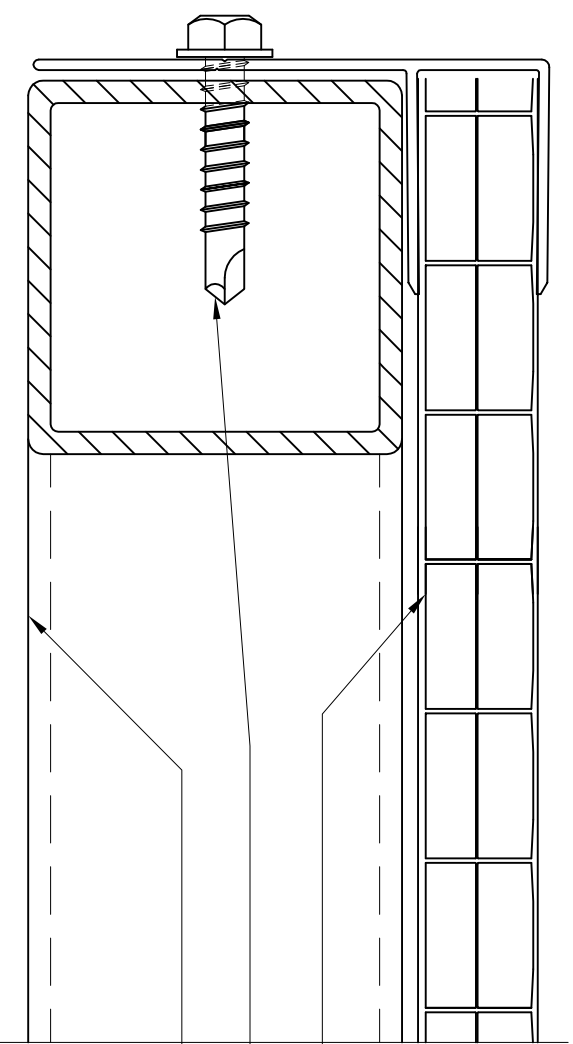

SIDE DETAIL
TRIPLE-CLIP CONNECTION SYSTEM

- POLY GAL TRIPLE-CLIP PANEL
- SELF DRILLING SCREW (412)
- CONSTRUCTION ELEMENT

POLY GAL [®]		POLY GAL TECH. SUPPORT DEPT. - FOR REVIEW ONLY	
<small>PLASTICS INDUSTRIES LTD.</small>			
DRAWING NUMBER	TITLE	SCALE 1:1	EDITION
POLY GAL II Tel: 972-4-595-222, Fax: 972-4-556382, E-mail: techsupport@polygal.com			DATE