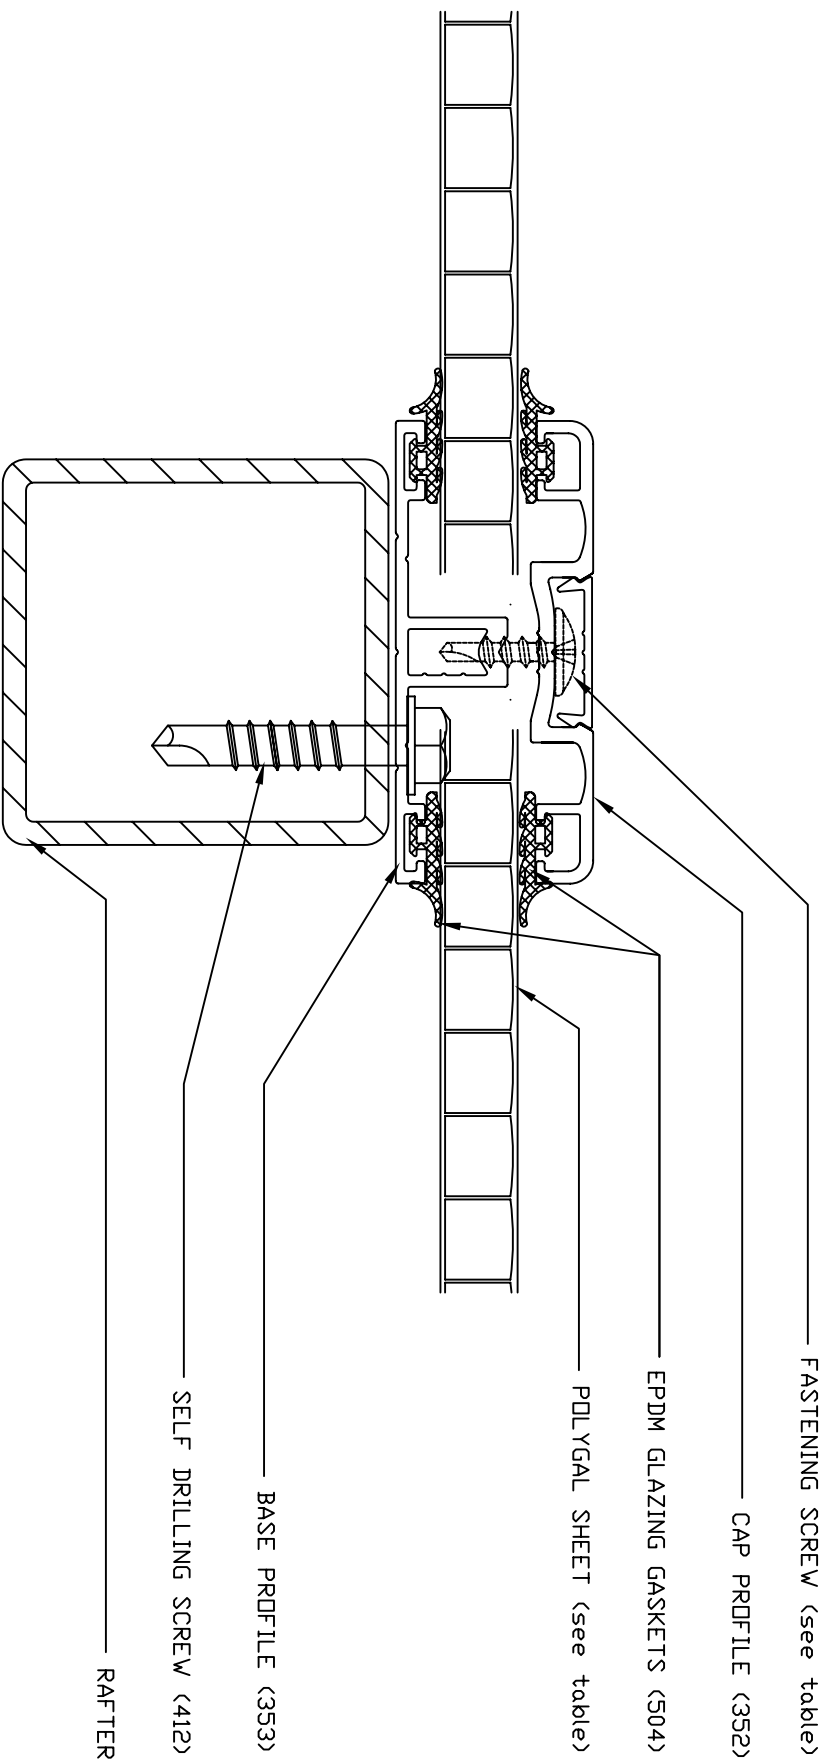

# CONNECTION DETAIL

## MEGA LOCK ALUMINIUM GLAZING SYSTEM

ACCESSORIES TABLE

SHEET THICKNESS	SCREW #
8 mm (5/16")	431
10 mm (3/8")	431
16 mm (5/8")	430

**POLYGAL**<sup>®</sup>

PLASTICS INDUSTRIES LTD.

POLYGAL TECH. SUPPORT DEPT. - FOR REVIEW ONLY