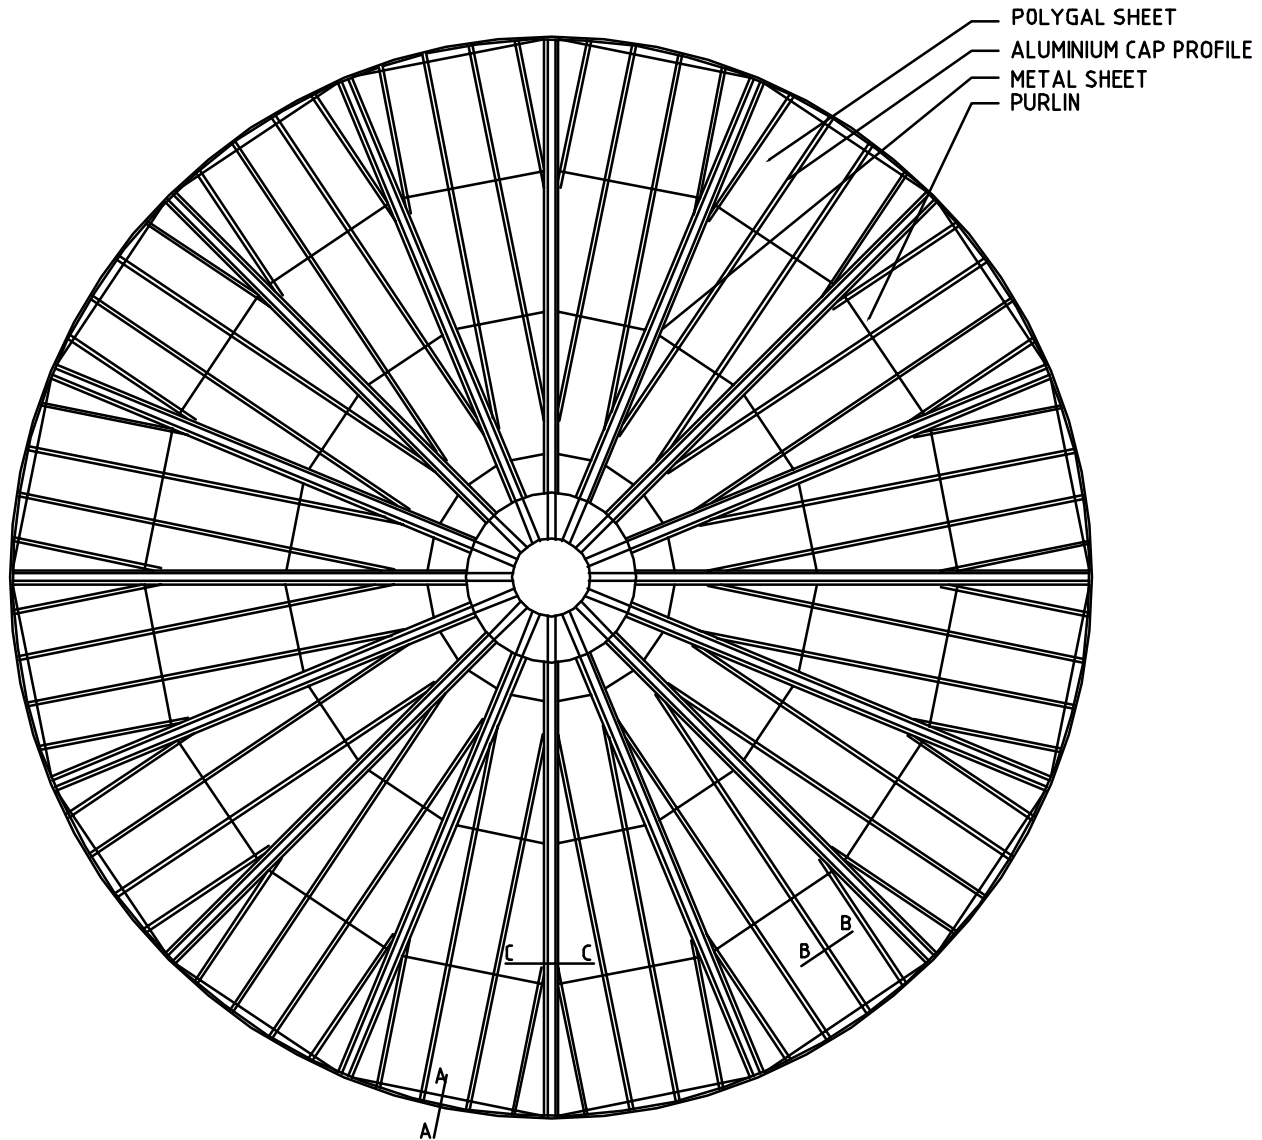

DOME ROOFING

DOME PLAN

FRONT ELEVATION

POLYGAL[®]

Ramat Hashofet
19238 ISRAEL
Phone: 972 4 9596222
Fax: 972 4 9596284

EMAIL SALES @ POLYGAL.CO.IC <http://WWW.POLYGAL.COM>

THE INFORMATION IN THESE DIAGRAMS IS MEANT TO FAMILIARIZE THE USER WITH POLYGAL PRODUCTS AND THEIR POTENTIAL APPLICATIONS AND AS SUCH IS FOR REVIEW ONLY. WHILE EVERY EFFORT HAS BEEN MADE TO ENRICH THE DIAGRAMS AS ACCURATELY AS POSSIBLE, POLYGAL MAKES NO CLAIM THAT THE ILLUSTRATIONS CORRESPOND PRECISELY TO THE PRODUCTS THEY REPRESENT. POLYGAL IS IN NO WAY RESPONSIBLE FOR ANY DAMAGE OR LOSS CAUSED BY INCORRECT USE OF THE PRODUCTS OR ERRONEOUS INTERPRETATION OF THE DIAGRAMS. ALWAYS CONSULT WITH AN ARCHITECT OR ENGINEER WHEN APPLYING THE DIAGRAMS IN THIS PROGRAM. POLYGAL RESERVES THE RIGHT TO MAKE ANY CHANGES IN THE PROGRAM AT ANY TIME, WITHOUT PRIOR OR SUBSEQUENT NOTICE.